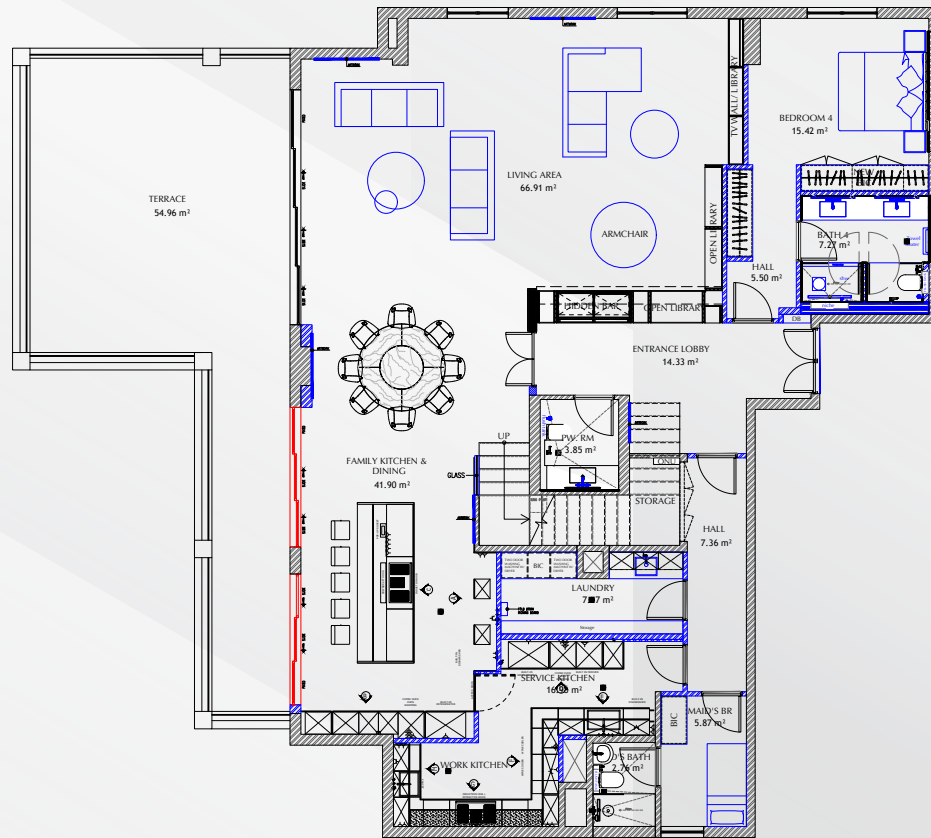

SUNSET SEA VIEWS

LE PONT PENTHOUSE

PORT DE LA MER

DUPLEX 4 BR PENTHOUSE
BUA 5,068 SQFT

SUNSET VIEWS

Perched within the exclusive Le Pont at Port De La Mer, this rare duplex four-bedroom penthouse offers an exceptional standard of refined coastal living.

Spanning an impressive 5,068 sq. ft., the residence has been fully refitted to the highest specifications and is presented fully furnished, exactly as seen. Designed to maximize privacy, scale, and uninterrupted sea-facing views, the expansive layout seamlessly blends elegant interiors with generous living spaces, creating a sophisticated sanctuary by the water. Perfectly suited for discerning buyers seeking both luxury and turnkey convenience, this home embodies elevated waterfront living at its finest.

Gymnasium

Panoramic Sea Views

Outdoor Dining

Infinity Pool

Play Area

Beach Access

FLOORPLAN

PROPOSED LOWER LEVEL

PROPOSED UPPER LEVEL

**IN THE
HEART
OF A
VIBRANT
LOCATION**