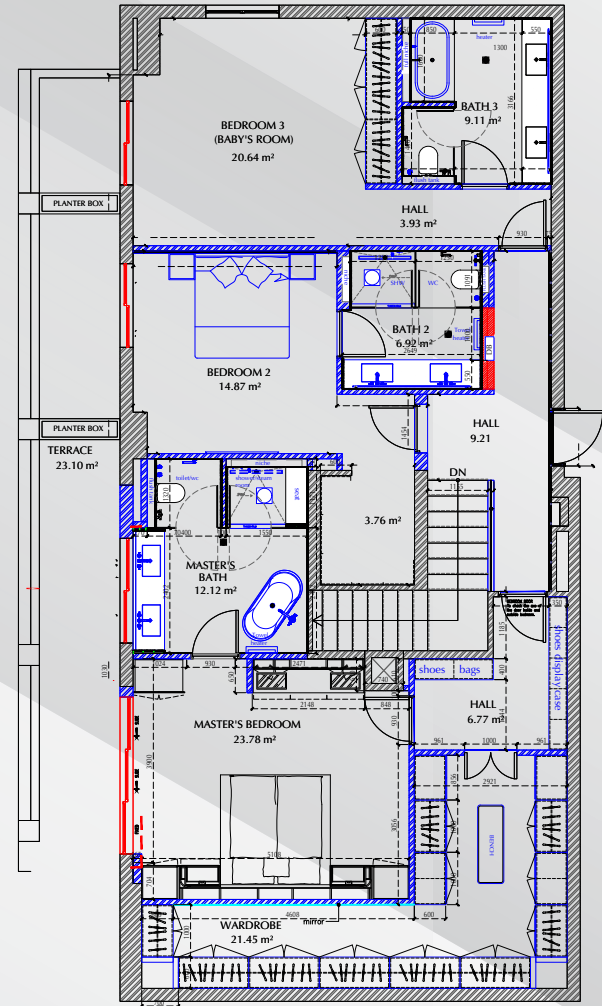

SUNSET SEA VIEWS

LE PONT PENTHOUSE

PORT DE LA MER

DUPLEX 4 BR PENTHOUSE
BUA 5,068 SQFT

SUNSET VIEWS

Perched within the exclusive Le Pont at Port De La Mer, this rare duplex four-bedroom penthouse offers an exceptional standard of refined coastal living.

Spanning an impressive 5,068 sq. ft., the residence has been fully refitted to the highest specifications and is presented fully furnished, exactly as seen. Designed to maximize privacy, scale, and uninterrupted sea-facing views, the expansive layout seamlessly blends elegant interiors with generous living spaces, creating a sophisticated sanctuary by the water. Perfectly suited for discerning buyers seeking both luxury and turnkey convenience, this home embodies elevated waterfront living at its finest.

Gymnasium

Panoramic Sea Views

Outdoor Dining

Infinity Pool

Play Area

Beach Access

FLOORPLAN

PROPOSED LOWER LEVEL

PROPOSED UPPER LEVEL

**IN THE
HEART
OF A
VIBRANT
LOCATION**