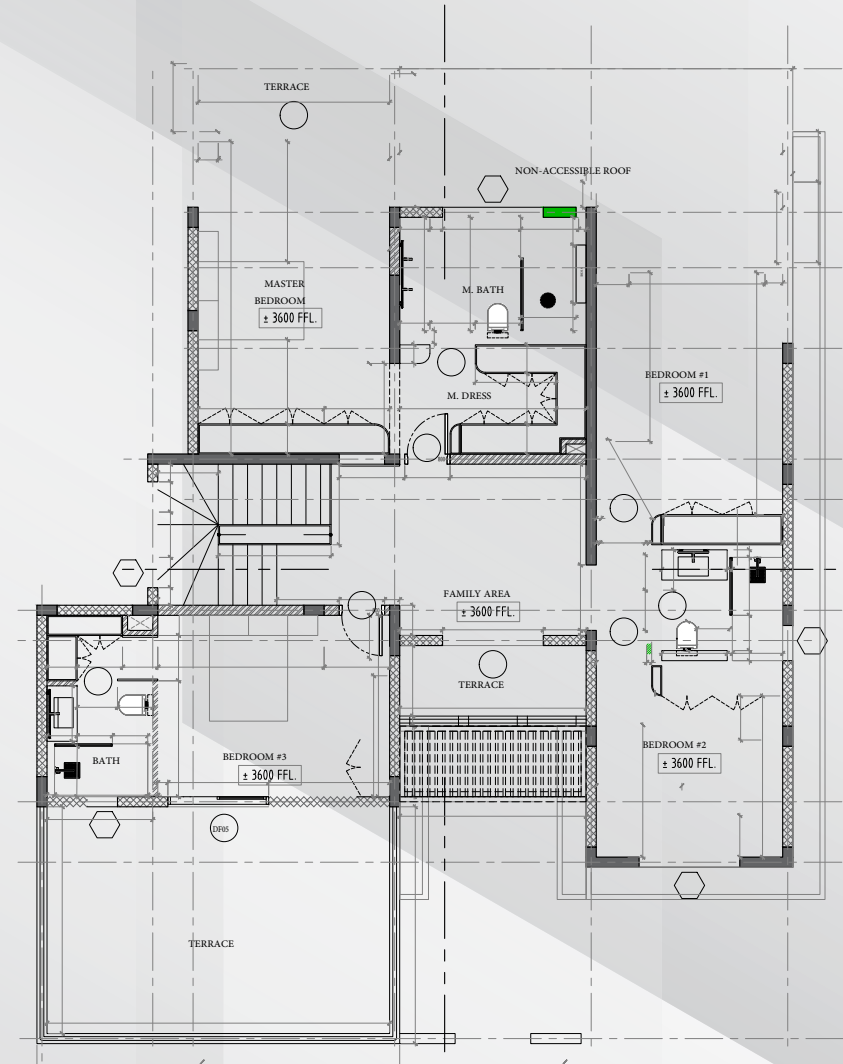

FLOORPLAN

01
 VILLA 19, MEADOWS 3 - RENOVATION
AS BUILT - GROUND FLOOR PLAN
 AR-01 SCALE 1:150 mm

02
 VILLA 19, MEADOWS 3 - RENOVATION
AS BUILT - FIRST FLOOR PLAN
 AR-01 SCALE 1:150 mm