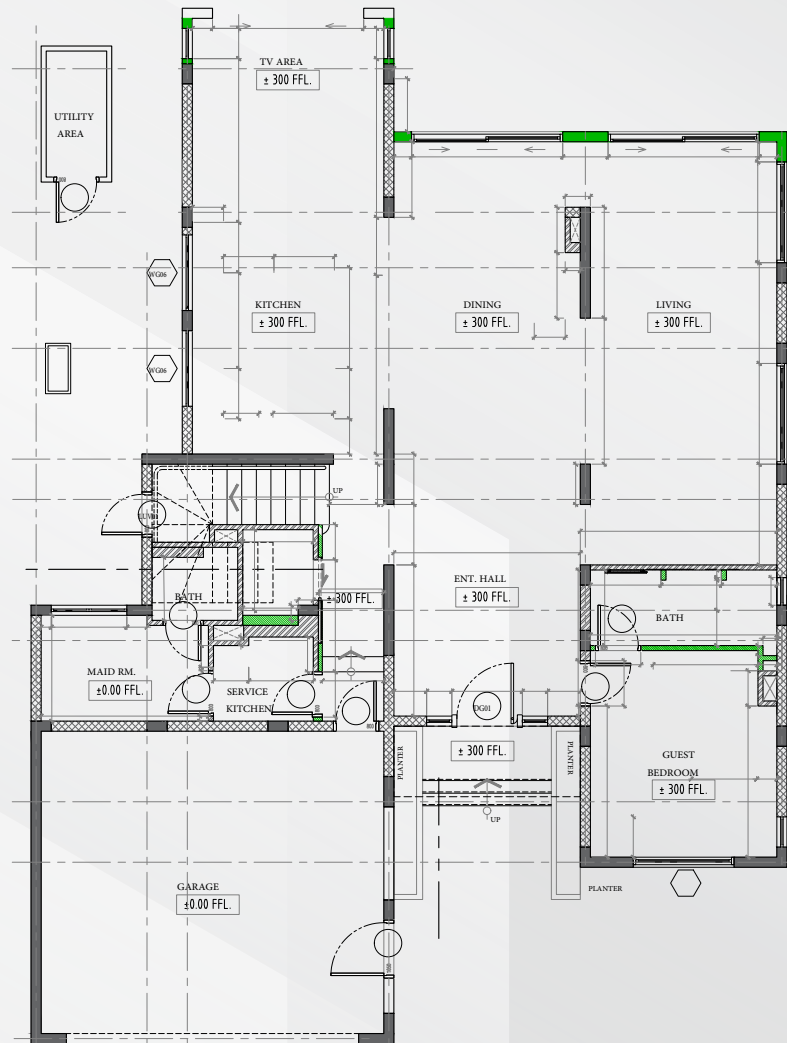

FLOORPLAN

01
 VILLA 19, MEADOWS 3 - RENOVATION
AS BUILT - GROUND FLOOR PLAN
 AR-01 SCALE 1:150 mm

02
 VILLA 19, MEADOWS 3 - RENOVATION
AS BUILT - FIRST FLOOR PLAN
 AR-01 SCALE 1:150 mm