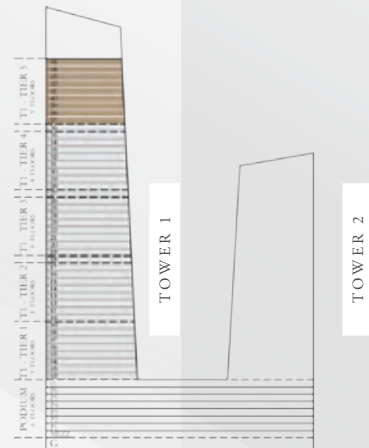

# FLOORPLAN

GRAND BLEU TOWER  
 INTERIORS *by* **ELIE SAAB**  
 AT EMAAR BEACHFRONT

TOWER 1

3 BEDROOM

UNIT 04 | LEVELS 37 TO 45

|              |                           |                        |
|--------------|---------------------------|------------------------|
| SUITE AREA   | 1718.46 SQ.FT.            | 159.65 SQ.M.           |
| BALCONY AREA | 640.45 to 343.91 SQ.FT.   | 59.50 to 31.95 SQ.M.   |
| TOTAL AREA   | 2358.91 to 2062.37 SQ.FT. | 219.15 to 191.60 SQ.M. |

KEY PLAN LEVEL  
37-45

KEY SECTION-T1

**IN THE  
HEART  
OF A  
VIBRANT  
LOCATION**