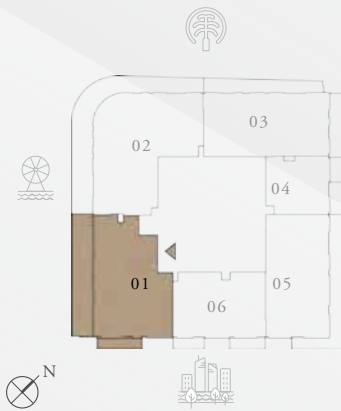

# FLOORPLAN

GRAND BLEU TOWER  
 INTERIORS *by* **ELIE SAAB**  
 AT EMAAR BEACHFRONT

TOWER 1

3 BEDROOM

UNIT 04 | LEVELS 37 TO 45

|              |                           |                        |
|--------------|---------------------------|------------------------|
| SUITE AREA   | 1718.46 SQ.FT.            | 159.65 SQ.M.           |
| BALCONY AREA | 640.45 to 343.91 SQ.FT.   | 59.50 to 31.95 SQ.M.   |
| TOTAL AREA   | 2358.91 to 2062.37 SQ.FT. | 219.15 to 191.60 SQ.M. |

KEY PLAN LEVEL  
37-45

KEY SECTION-T1

**IN THE  
HEART  
OF A  
VIBRANT  
LOCATION**